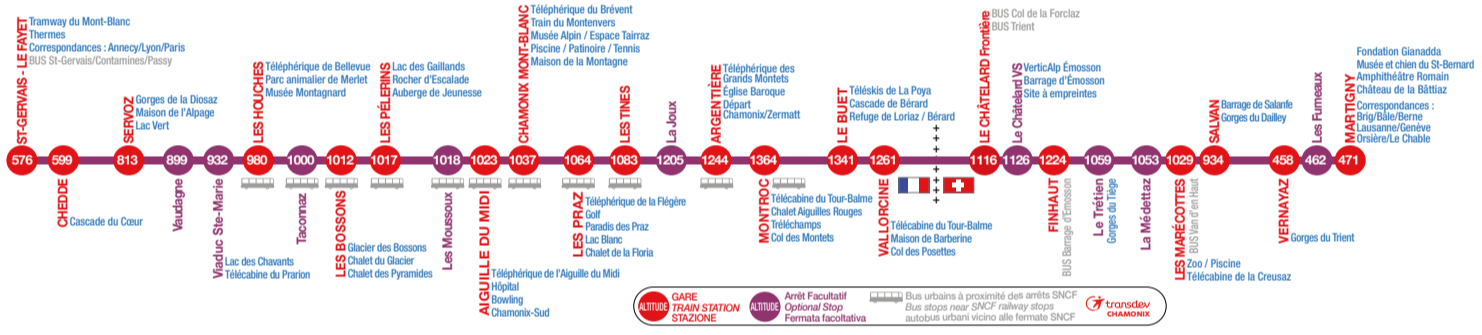

HORAIRES > DU 31 MARS AU 25 AVRIL 2025
TIMETABLE > FROM MARCH 31ST TO APRIL 25TH 2025
ORARI > DAL 31 MARZO AL 25 APRILE 2025

ST GERVAIS-LE FAYET > CHAMONIX MONT-BLANC > MARTIGNY

Table of train and bus schedules for the ST Gervais-le Fayet to Chamonix Mont-Blanc to Martigny route. It includes columns for SNCF and TMR circulations, departure times, and arrival times at various stations like Chedde, Servoz, Les Houches, and Chamonix.

NAVETTES ST GERVAIS-LE-FAYET > CHEDDE

Table of shuttle bus schedules from St Gervais-le Fayet to Chedde, listing departure times for various bus numbers.

NAVETTES CHEDDE > ST GERVAIS-LE-FAYET

Table of shuttle bus schedules from Chedde to St Gervais-le Fayet, listing departure times for various bus numbers.

QR code and text: TÉLÉCHARGEZ LA FICHE HORAIRE LIGNE 44

MARTIGNY > CHAMONIX MONT-BLANC > ST GERVAIS-LE FAYET

Table of train and bus schedules for the Martigny to Chamonix Mont-Blanc to St Gervais-le Fayet route, including SNCF and TMR circulations and arrival/departure times.

- List of symbols and their meanings: Circule tous les jours, Circule tous les jours sauf les samedis, dimanches et fêtes, etc.

- Information about the validity of the VIA/CHAM card and the regular bus service, including details about bicycle transport.